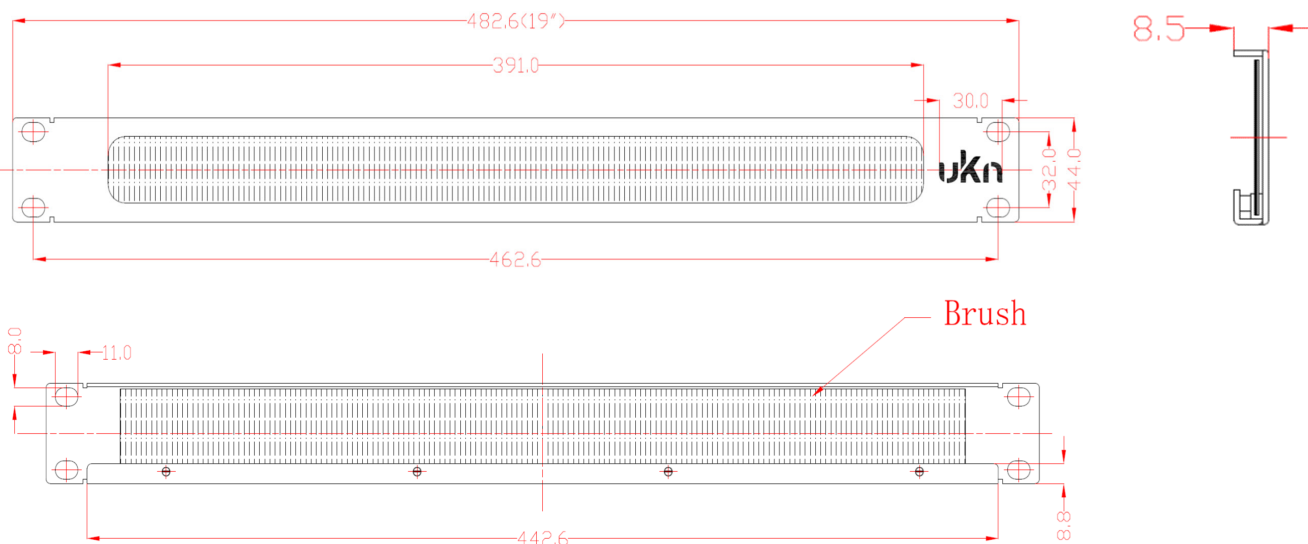

# KSBRUSHEF

19 inches cable management 1U with brush

## UNIK ✓

- ✓ Facilitate routing for cables
- ✓ Direct and optimize airflow of cabinets
- ✓ Screws and cage nuts included

## UNDERSTAND THE PURPOSE

This 1U brush panel enhances the visual appeal of cabinets and facilitates patch cord routing. With a stylish design, it provides a designated route for cables and protects against dust ingress. Furthermore, it optimizes airflow within racks and cabinets, substantially improving efficiency and circulation.

## DISCOVER THE STRUCTURE

**Size :** (L)482.6mm x (l)44.45mm x (P)8.9mm

**Materials :** Steel (structure) - Thermoplastic ( brush)