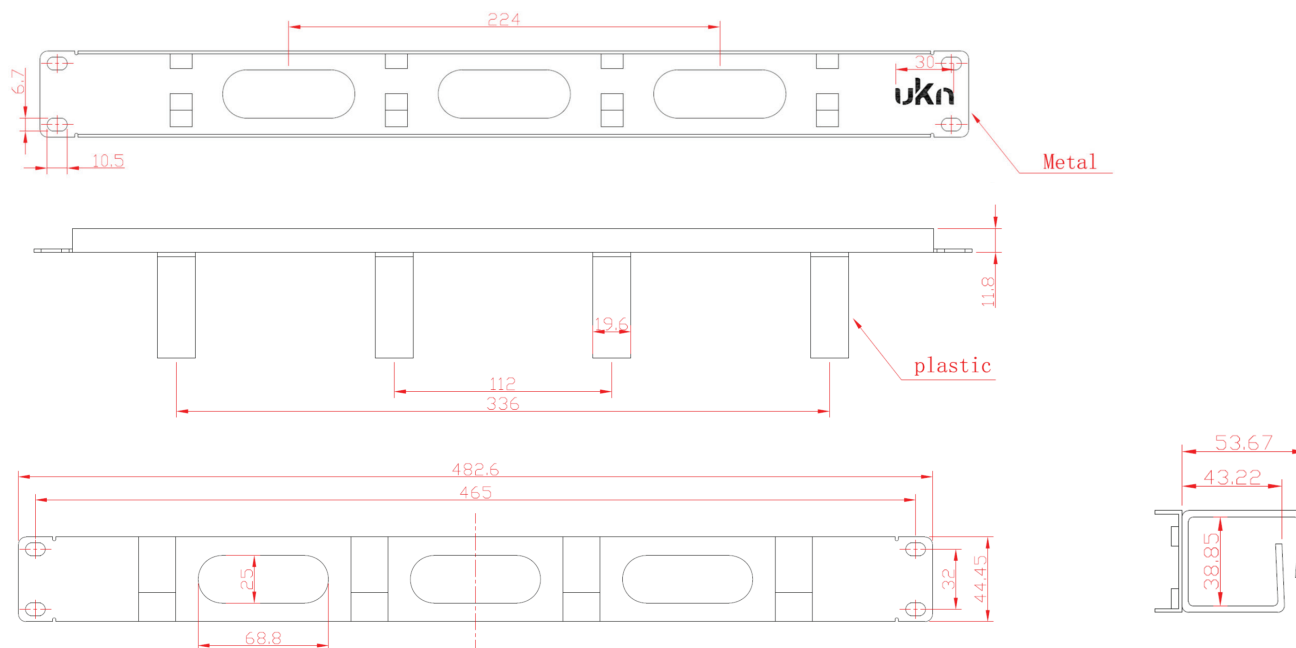

## UNDERSTAND THE PURPOSE

Designed to improve both visual appearance and long-term performance, these cable management panels enhance the organization of patch cords.

These panels are designed to fit standard 19-inch racks and cabinets, contributing to streamlined cable operations.

## DISCOVER THE STRUCTURE

**Size :** (L)482.6mm x (l)44.45mm x (P)8.9mm

**Materials :** Steel (structure) and thermoplastic (rings)

# KSPFK1U4REF

19 inches cable management 1U with 4 rings