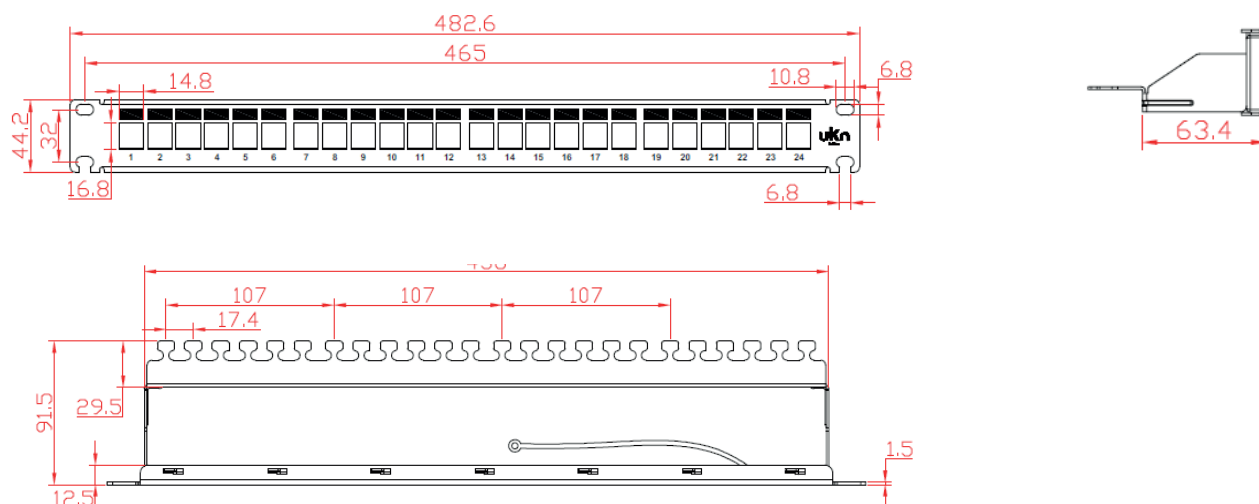

# KJPP1UBMCTEF

19-inch 1U patch panel full metal with 24 RJ45 Keystone Ports  
Automatic grounding and pre-cut mounting slots

- ✓ Elegant and minimalist design.
- ✓ Automatic grounding at the front and grounding connection for shielded connectors.
- ✓ Quick identification with silk screen.
- ✓ Rear support bar with secure attachment in T shape.
- ✓ Pre-cut 19-inch mounting slots for quick one-hand installation.

## THE PURPOSE

19-inch patch panel with rear support bar. Designed to accommodate 24 shielded or unshielded Keystone jacks. The galvanized front plate ensures automatic grounding through its contact with the rack upon installation.

## THE STRUCTURE

**Dimensions :** (L)482mm x (l)43.8mm x (P)90.5mm

**Material :** Steel and galvanized steel

[www.unikkern.com](http://www.unikkern.com)

This confidential Syskern datasheet cannot be altered or reproduced without written permission. Its specifications are subject to change without notice.