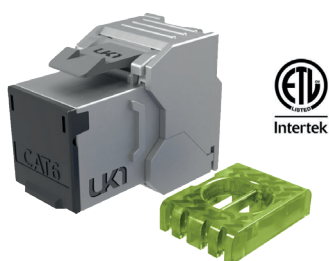

EXTRAS

KJ6FSHQEF

Shielded Cat6 RJ45 Keystone jack, tool-free certified