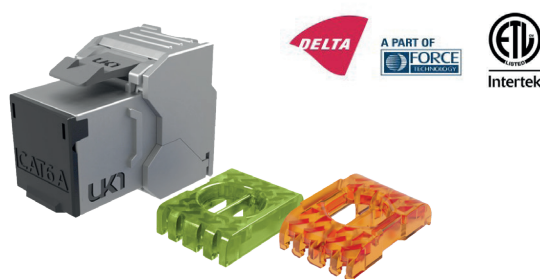

KJ6AFSHQEF

Shielded Cat6a RJ45 Keystone jack, tool-free certified